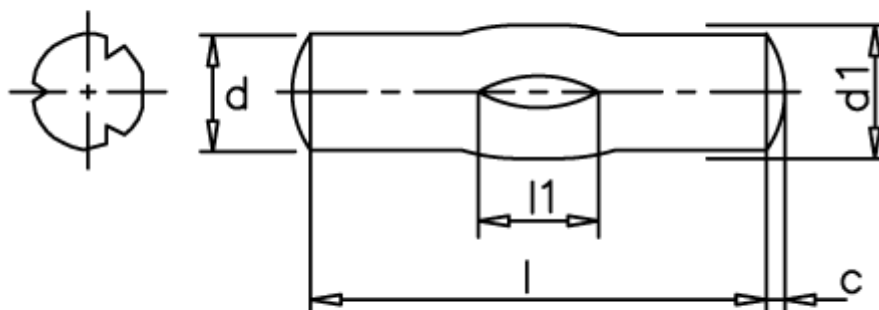

Data Sheet

Article number: 08083321

Description: KLEE Slotted pin S8 4x16
Steel

Measures

d1 = 4.0
d2 = 4.15
Length = 16-20